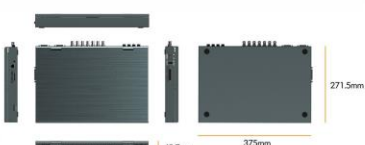

**Auto-detected inputs
& selectable PGM outputs**

The compact fuselage also has various interfaces to meet various demands. 4×SDI and 2×DVI-I/HDMI/VGA/USB player inputs, 2×SDI & 2×HDMI PGM outputs, 1×USB output, 1×SDI AUX output for PVW & PGM, 1×HDMI multiview output. The input format is auto-detected, and PGM/AUX outputs format is selectable.

Design Patent No.: 201930298343.4

Utility Patent No.: 201920872231.X