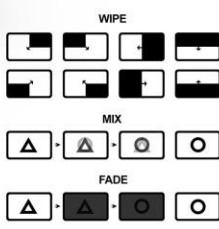

Model No. **PVS0615U**

**PORTABLE 6 CHANNEL
MULTI-FORMAT STREAMING SWITCHER**

- ▶ Uncompressed capture for live streaming, comply with UVC & UAC
- ▶ Portable All-In-One design with 15.6 inch FHD LCD display for multiview
- ▶ 6 channel inputs: 4×SDI and 2×HDMI/ DVI-I/ VGA/ USB
- ▶ 1×USB type-C out, 3×SDI PGM/ AUX out
- ▶ 2×HDMI PGM & 1×HDMI multiview out
- ▶ Multiformat input auto-detected and PGM/AUX output format selectable
- ▶ T-Bar/ AUTO/ CUT transitions and MIX/ FADE/ WIPE effects
- ▶ Luma Key/ Chroma Key/ Recorder/
- ▶ Audio mixer: TRS audio & SDI, HDMI, USB embedded audio

**USB Capture
For Streaming**

The new PVS0615U features with an added built-in USB Type-C output, when connecting with PC, it will work like a webcam for capturing uncompressed video and audio quality and streaming your production to various software and platform like Twitch, Youtube, Facebook LIVE, Zoom, etc. No driver needed, and compatible with Windows 7/8/10, Linux and Mac OS.

Chroma/Luma Key

Support real-time background matting, user can use Chroma key to cutout PVW green or blue background. And use the Luma Key to cutout black background.

Users can adjust the size and position of the windows according to their needs.

Audio sliders can be used for multi-channel audio mixing.

T-bar & Transitions

T-Bar, AUTO and CUT for switching between PVW and PGM. Under T-Bar & AUTO mode, it supports various transition effects such as WIPE, MIX and FADE. There are 3 different transition rates to meet different needs.